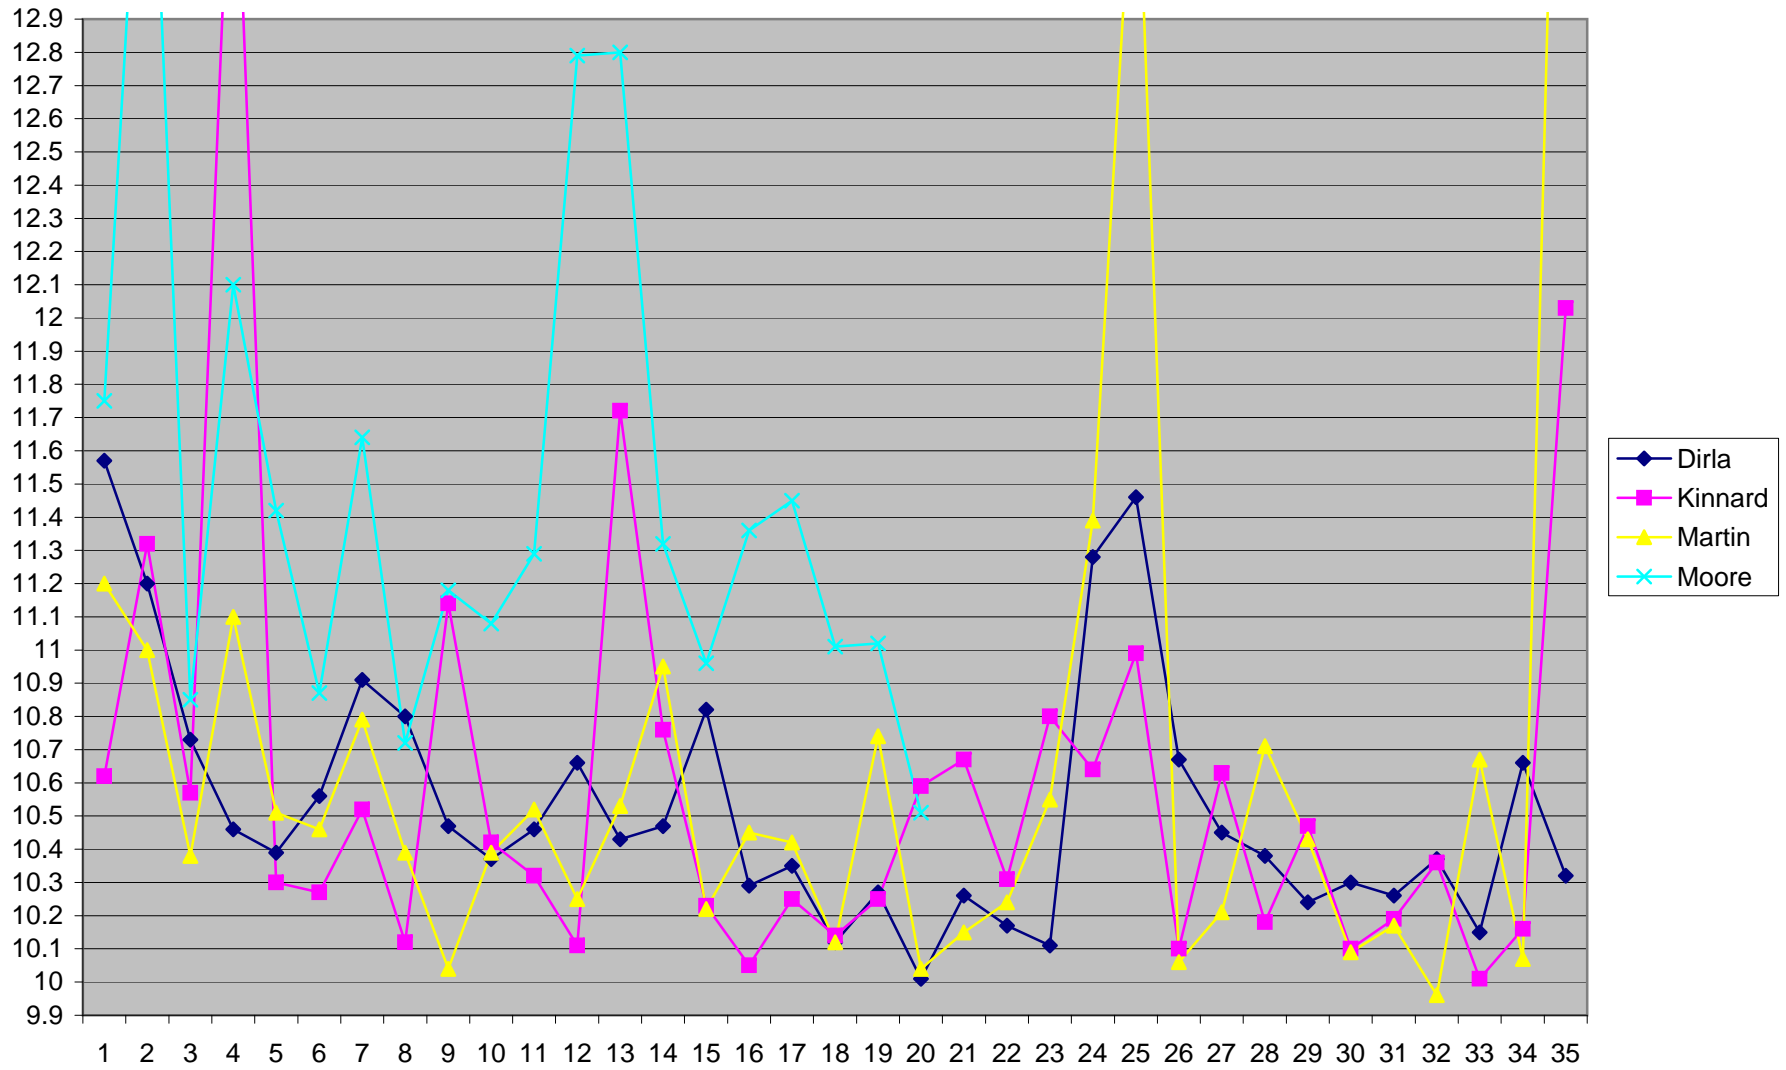

lap times charted

distance to leader