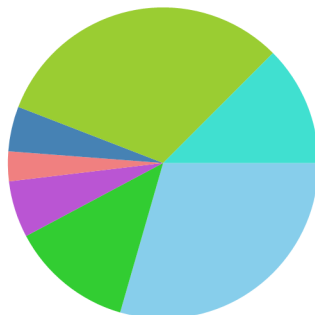

Race Laps By Class

- 2wd Buggy Mod
- 2wd Buggy Stock
- 2wd Sct Mod
- 2wd Sct Stock
- 2wd Truck Mod
- 4wd Buggy Mod
- 4wd Sct Mod