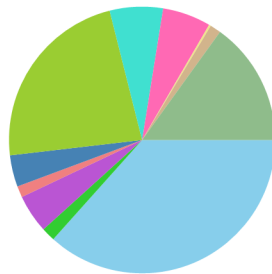

12/08/2016 - 12/13/2016

Total Laps **23,127**
Practice Laps **10,401**
Race Laps **12,726**

Practice Laps By Class

- 2wd Buggy Mod
- 2wd Buggy Stock
- 2wd Sct Mod
- 2wd Sct Stock
- 2wd Truck Mod
- 4wd Buggy Mod
- 4wd Sct Mod
- 8th Scale 1400kv
- Bomber 10.5
- Under 16 Stock
- Unknown